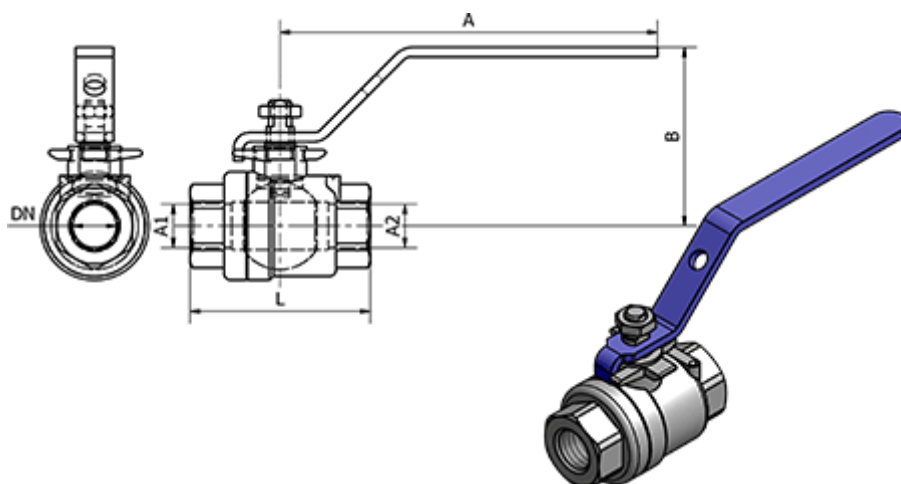

Data Sheet

Article number: 58639508E

Description: Ball Valve 395.08-E, - G 2"
Ball Valve

Measures

A = 192

B = 95

DN = 50

L = 122

Thread A1 = G 2"

Thread A2 = G 2"